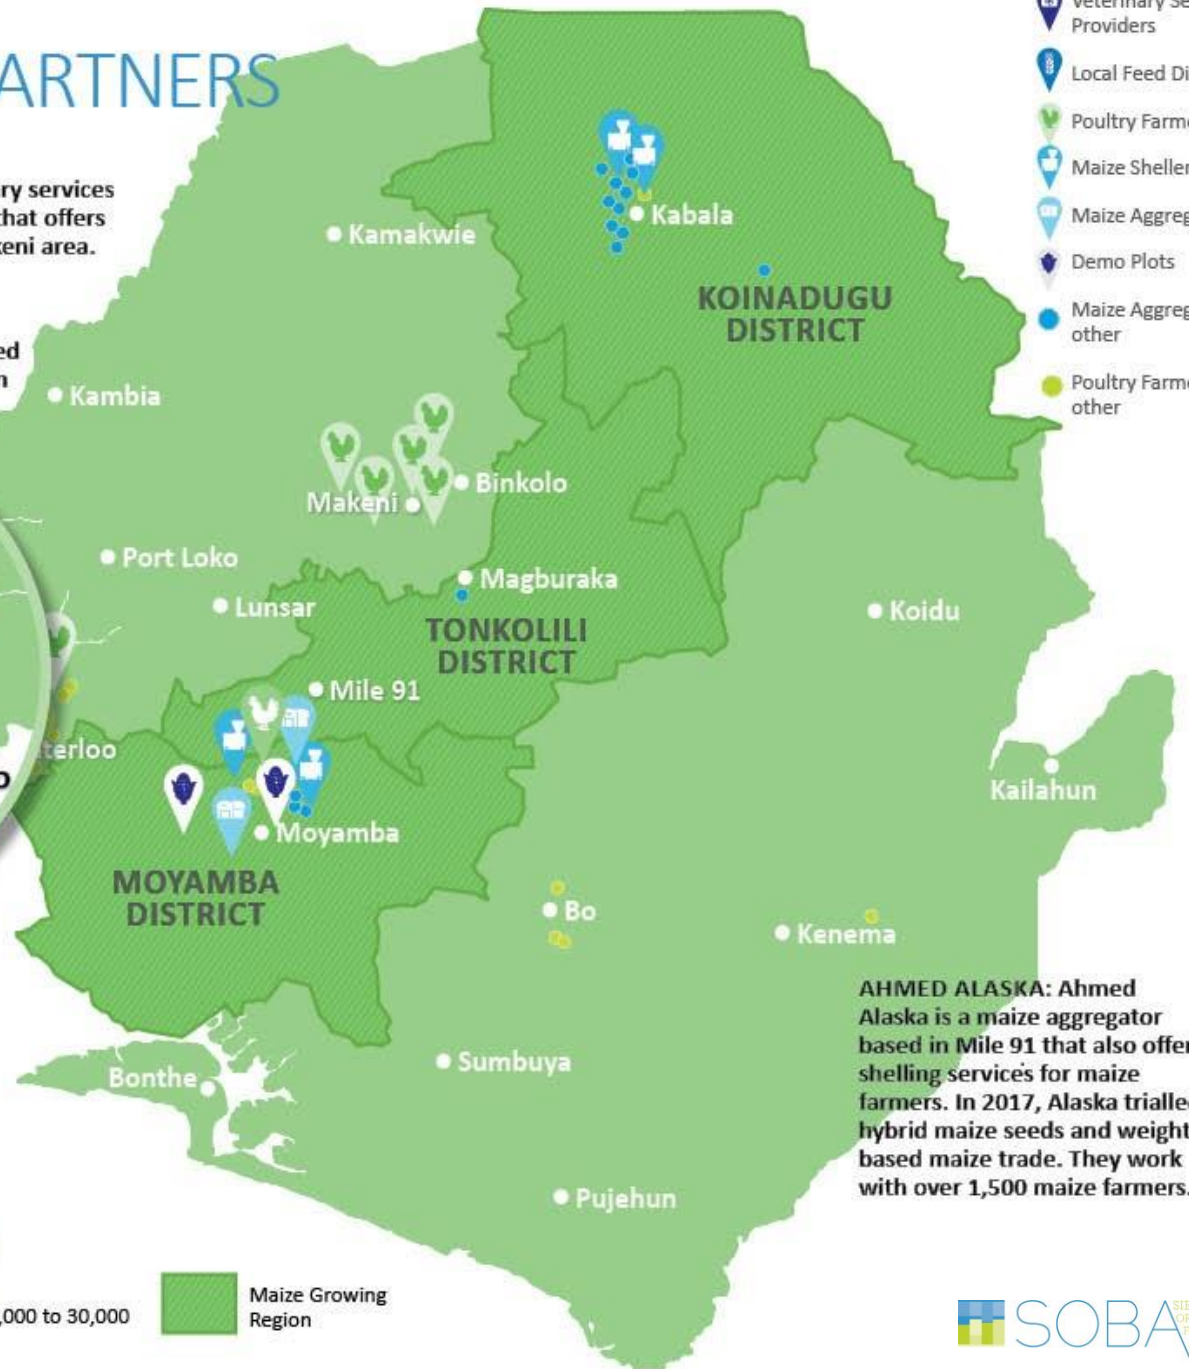

LANARK: Lanark is the main distributor for Koudijs concentrate, imported from the Netherlands, with plans to develop complete and near-to-complete feed for resale in 2017. They operate out of two outlets in Freetown and Makeni.

LEECON: Leecon Poultry is one of the largest poultry farms in Sierra Leone with 27,000 layers. Leecon and SOBA set-up model layer houses, established new farm controls, and launched scales and buyer workshops. Leecon is based in Waterloo.

Production Capacity (Layer Hens)

Maize Growing Region

-  Veterinary Services Providers
-  Local Feed Distributor
-  Poultry Farmers
-  Maize Sheller
-  Maize Aggregators
-  Demo Plots
-  Maize Aggregators other
-  Poultry Farmers other

AHMED ALASKA: Ahmed Alaska is a maize aggregator based in Mile 91 that also offers shelling services for maize farmers. In 2017, Alaska trialled hybrid maize seeds and weight-based maize trade. They work with over 1,500 maize farmers.